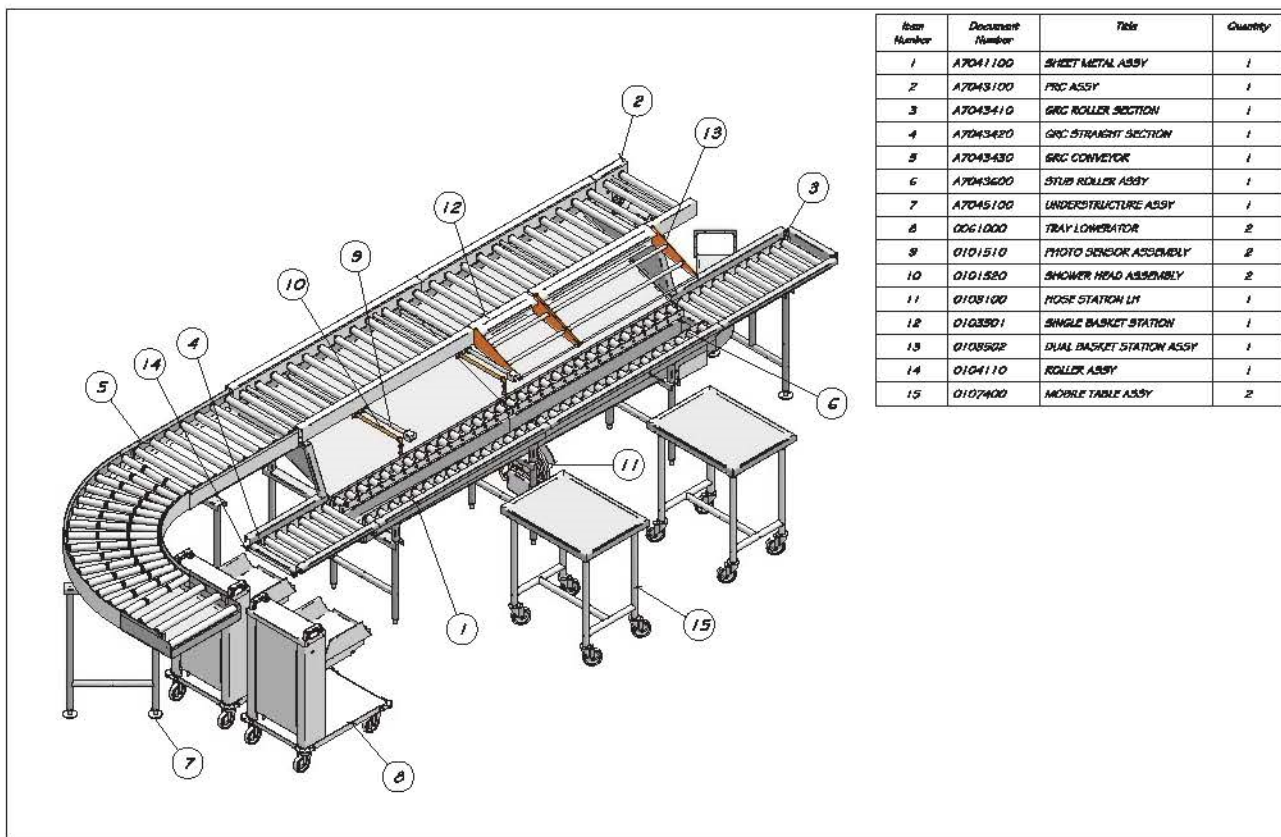

SAMPLE OF PROJECTS DONE IN SOLIDEDGE

Item Number	Document Number	Title	Quantity
1	A7041100	SHEET METAL ASSY	1
2	A7043100	PRC ASSY	1
3	A7043410	GRC ROLLER SECTION	1
4	A7043420	GRC STRAIGHT SECTION	1
5	A7043430	GRC CONVEYOR	1
6	A7043600	STUB ROLLER ASSY	1
7	A7045100	UNDERSTRUCTURE ASSY	1
8	0061000	TRAY LOWERATOR	2
9	0101510	PHOTO SENSOR ASSEMBLY	2
10	0101520	SHOWER HEAD ASSEMBLY	2
11	0108100	HOSE STATION LIT	1
12	0103301	SINGLE BASKET STATION	1
13	0108502	DUAL BASKET STATION ASSY	1
14	0104110	ROLLER ASSY	1
15	0107400	MOBILE TABLE ASSY	2