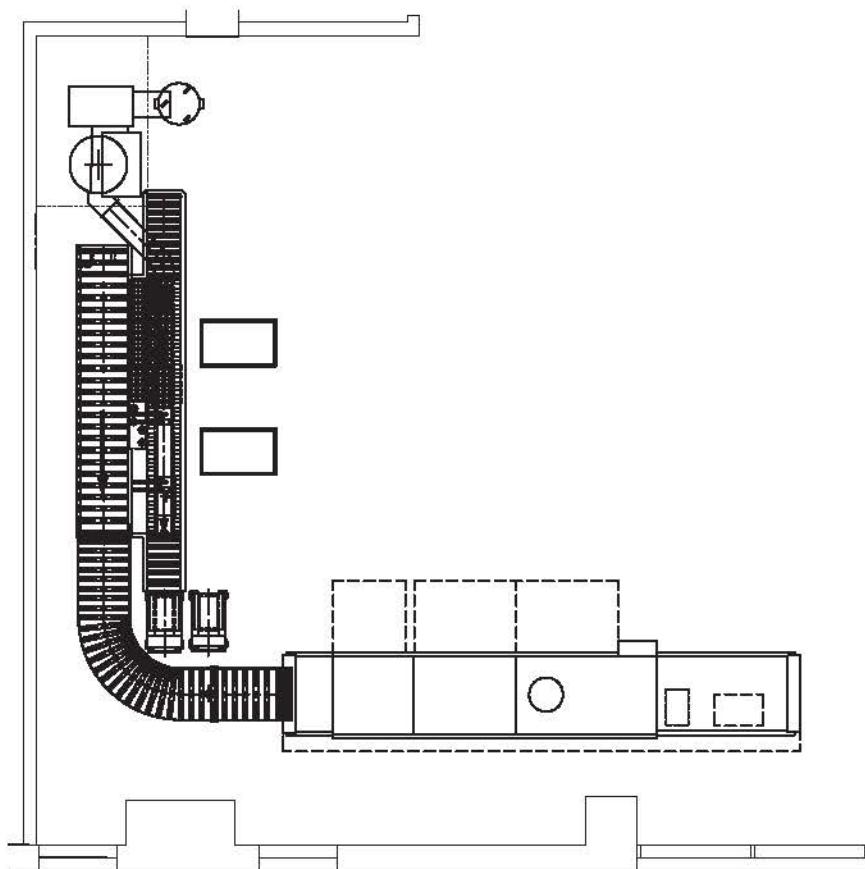

SAMPLE OF PROJECTS DONE IN SOLIDEDGE

Item Number	Document Number	Title	Quantity
1	A7041100	SHEET METAL ASSY	1
2	A7043100	PRC ASSY	1
3	A7043410	GRC ROLLER SECTION	1
4	A7043420	GRC STRAIGHT SECTION	1
5	A7043430	GRC CONVEYOR	1
6	A7043600	STUB ROLLER ASSY	1
7	A7045100	UNDERSTRUCTURE ASSY	1
8	0061000	TRAY LOWERATOR	2
9	0101510	PHOTO SENSOR ASSEMBLY	2
10	0101520	SHOWER HEAD ASSEMBLY	2
11	0108100	HOSE STATION LIT	1
12	0103301	SINGLE BASKET STATION	1
13	0108502	DUAL BASKET STATION ASSY	1
14	0104110	ROLLER ASSY	1
15	0107400	MOBILE TABLE ASSY	2