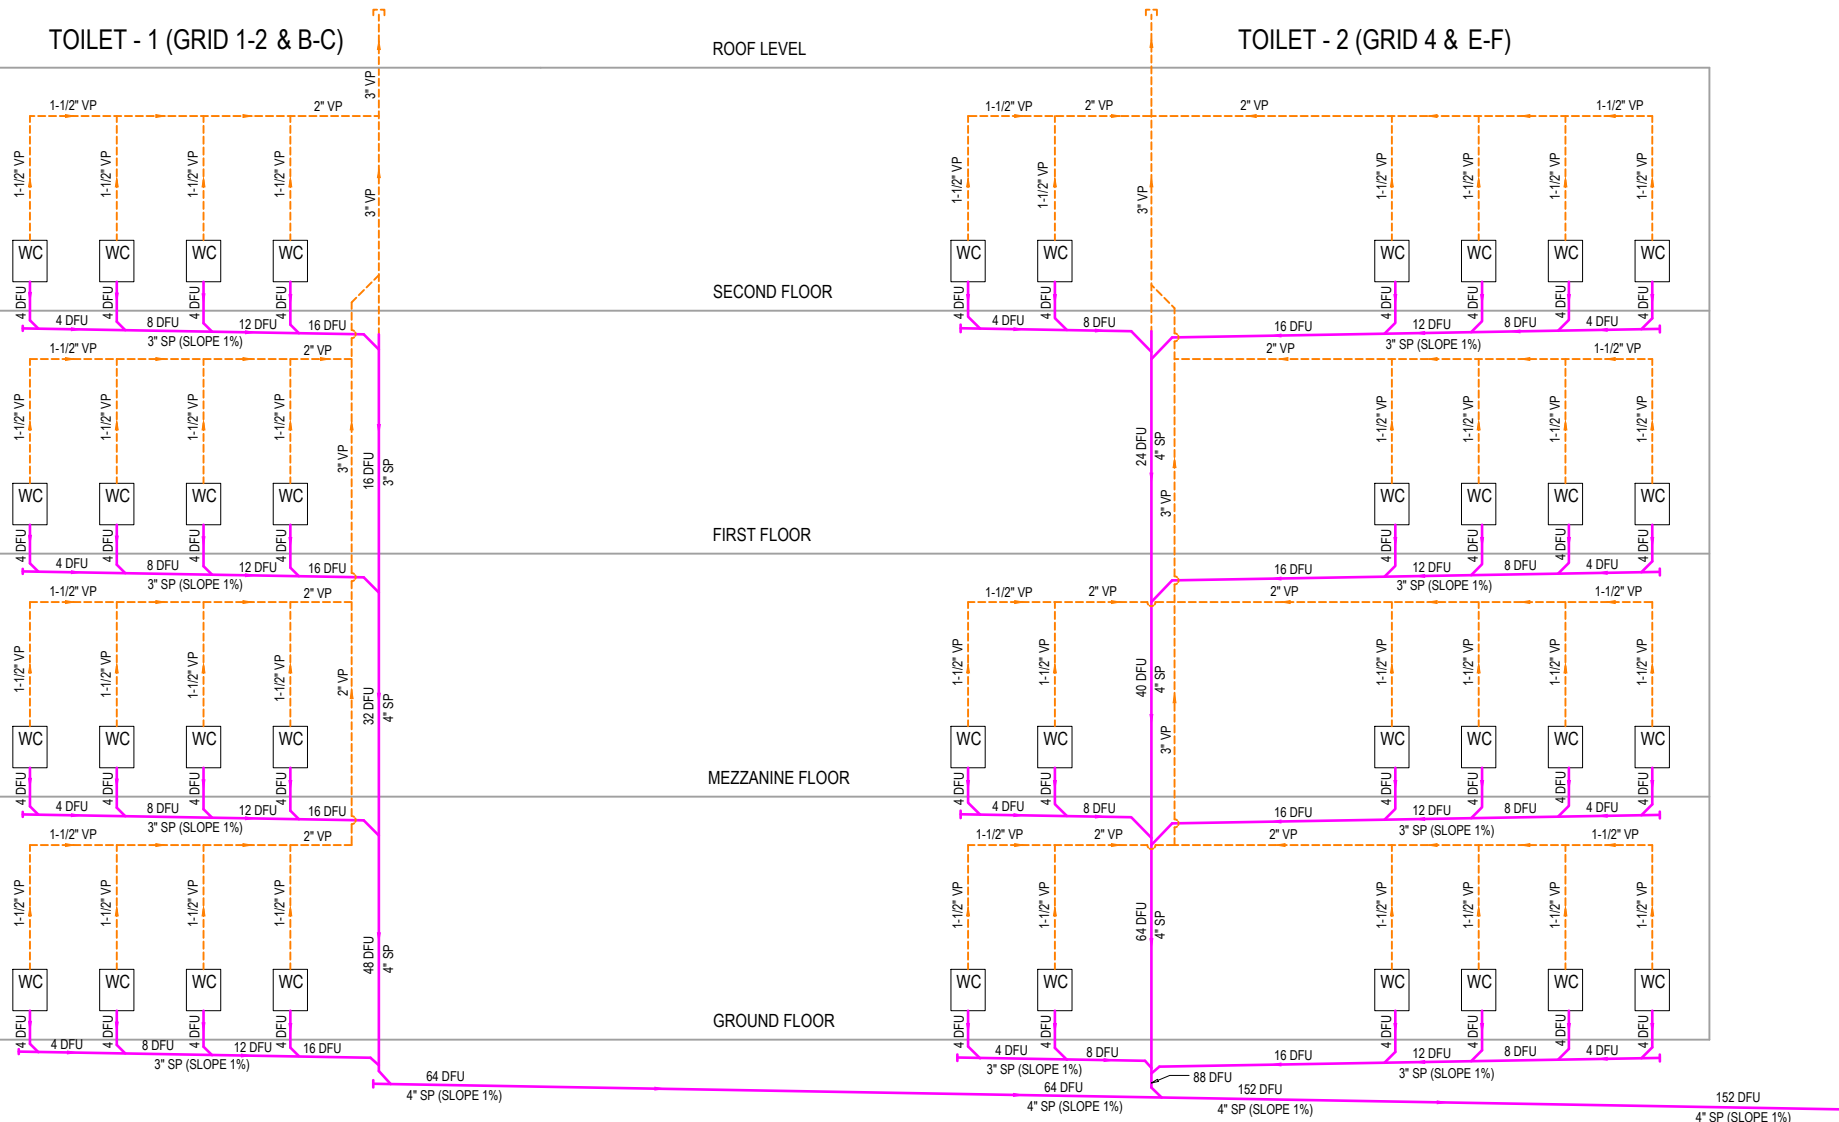

ROOF LEVEL

TOILET - 1 (GRID 1-2 & B-C)

ROOF LEVEL

TOILET - 2 (GRID 4 & E-F)

SECOND FLOOR

SECOND FLOOR

FIRST FLOOR

FIRST FLOOR

MEZZANINE FLOOR

MEZZANINE FLOOR

GROUND FLOOR

GROUND FLOOR

BLACK WATER SCHEMATIC DIAGRAM