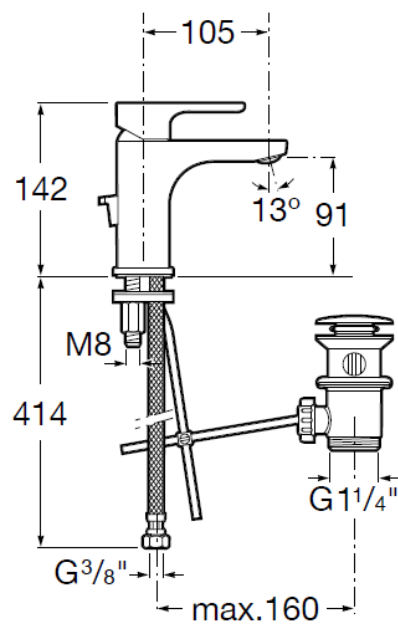

Technical Specification

THE LEADING GLOBAL  
BATHROOM BRAND  
www.roca.com

**1 1/4" BOTTLE TRAP**

Ref: 506401614

**1/2" X 3/8" ANGLE SUPPLY**

Ref: G0078200R

*Technical Specification*

**Llave de regulación**

## Technical Drawing

**HOTEL'S TOWEL RAIL**

Ref: 815422

Size: 600mm

Color: Chrome Plated

Technical Specification

**HOTEL'S DOUBLE TOWEL RACK**

Ref: 815422

Size: 600mm

Color: Chrome Plated

*Technical Specification*

**VICTORIA BASIC UNIK BASE**  
**FURNITURE UNIT**

Ref: 855852222

Size: 800x460mm

Color: Walnut

*Technical Specification*

**L20 WASH BASIN MIXER**

Ref: 5A3I09C00

Color: Chrome Plated

*Technical Specification*

THE LEADING GLOBAL  
BATHROOM BRAND  
www.roca.com

**1 1/4" BOTTLE TRAP**

Ref: 506401614

**1/2" X 3/8" ANGLE SUPPLY**