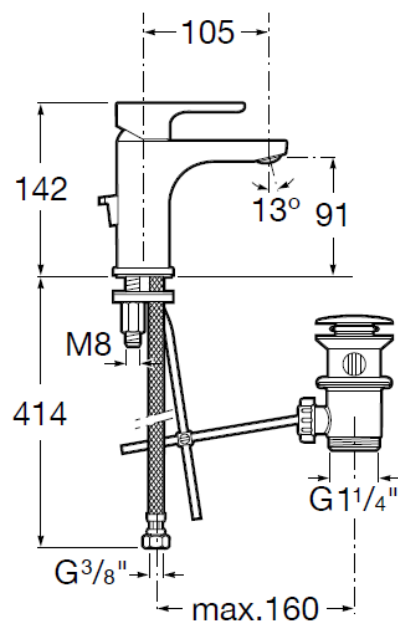

## Technical Drawing

**CLASSICA TOILET ROLL HOLDER**

Ref: 816811

Color: Glossy Chrome

*Technical Specification*

**VICTORIA BASIC UNIK BASE**  
**FURNITURE UNIT**

Ref: 855852222

Size: 800x460mm

Technical Specification

THE LEADING GLOBAL  
BATHROOM BRAND  
www.roca.com

**1 1/4" BOTTLE TRAP**

Ref: 506401614

**1/2" X 3/8" ANGLE SUPPLY**

Ref: G0078200R

*Technical Specification*

**Llave de regulación**

## Technical Drawing

**CLASSICA TOILET ROLL HOLDER**

Ref: 816811

Color: Glossy Chrome

*Technical Specification*

**ALO A COUNTER TOP WASH BASIN**

Ref: 327865

Size: 560x475MM