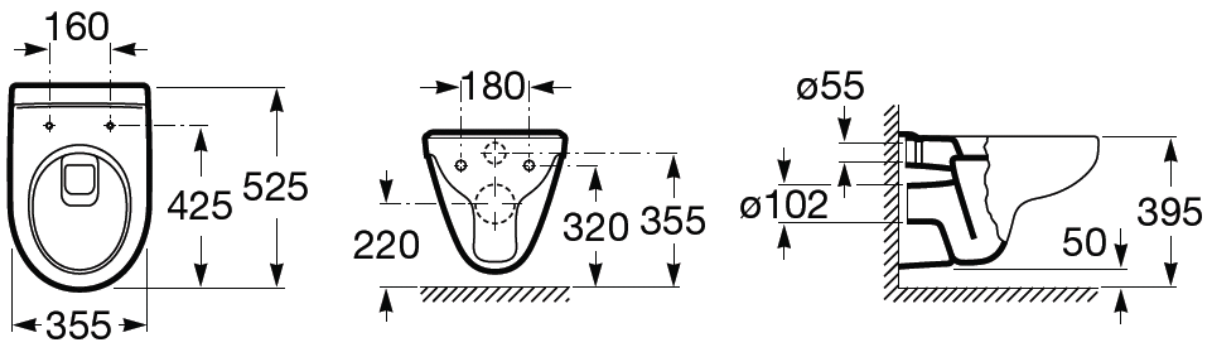

Technical Specification