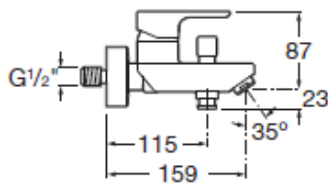

Technical Specification