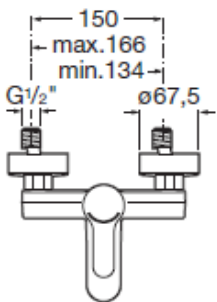

Technical Specification