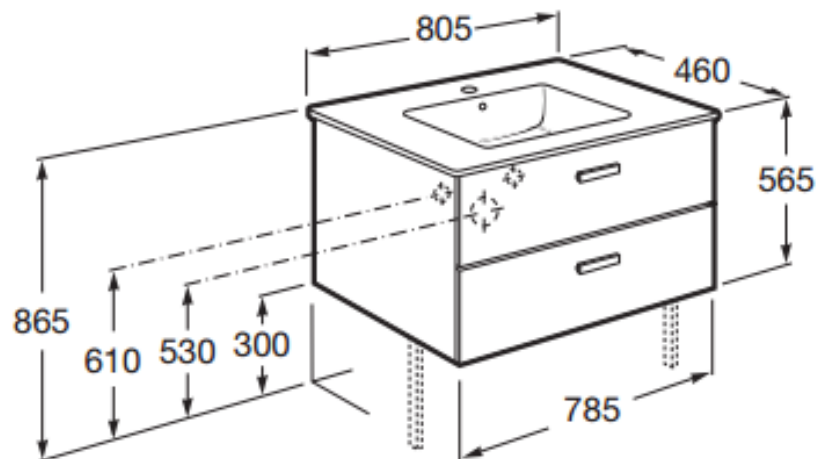

Size: 600mm

Color: Chrome Plated

*Technical Specification*

**VICTORIA BASIC UNIK BASE**  
**FURNITURE UNIT**

Ref: 855852222

Size: 800x460mm

Color: Walnut

*Technical Specification*