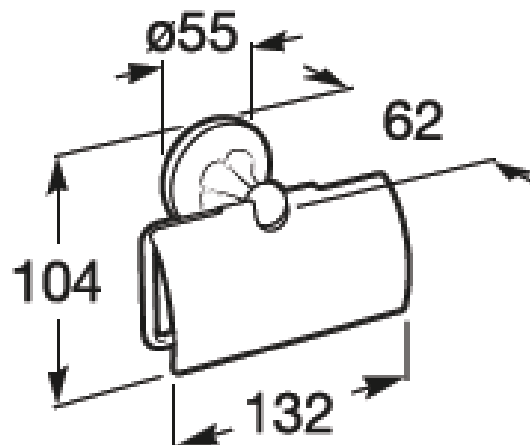

## Technical Drawing

**CLASSICA TOILET ROLL HOLDER**

Ref: 816811

Color: Glossy Chrome

*Technical Specification*

**ALO A COUNTER TOP WASH BASIN**

Ref: 327865

Size: 560x475MM