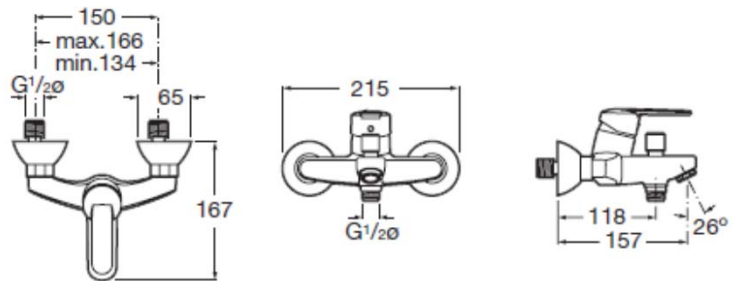

THE LEADING GLOBAL
BATHROOM BRAND
www.roca.com

**VICTORIA BATH & SHOWER MIXER WITHOUT
ACCESSORIES**

Ref: 5A0225C00

Color: Chrome Plated

**STELLA 3-FUNCTION TELEPHONE
SHOWER FLEXIBLE HOSE & SLIDE BAR**

Ref: 5B1403C00

Color: Chrome Plated