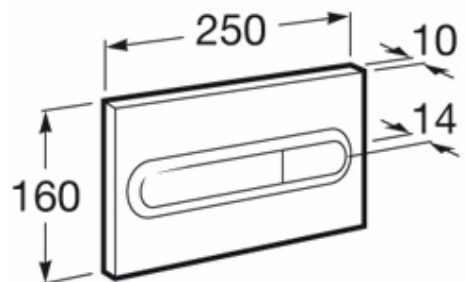

THE LEADING GLOBAL
BATHROOM BRAND
www.roca.com

**PRO WC SYSTEM WITH DUAL FLUSH
CISTERN 3/6L**

Ref: 89009000K

DUAL PUSH BUTTON

Ref: 890095001

Color: Chrome Plated

Technical Specification