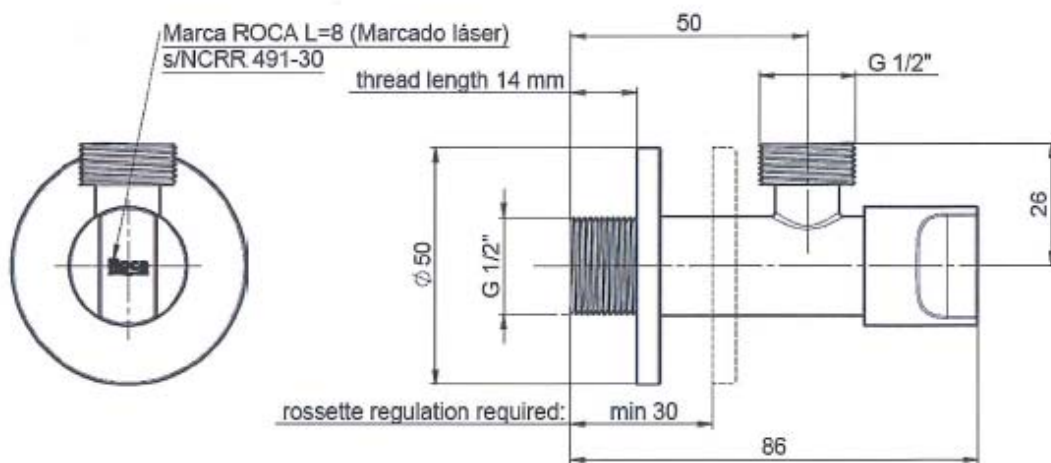

Technical Drawing