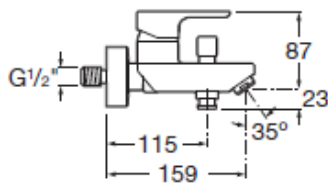

**NEO DAIQUIRI ACRYLIC**  
**SHOWER TRAY**

Ref: 276166

Size: 1800x800MM

Color: White

*Technical Specification*