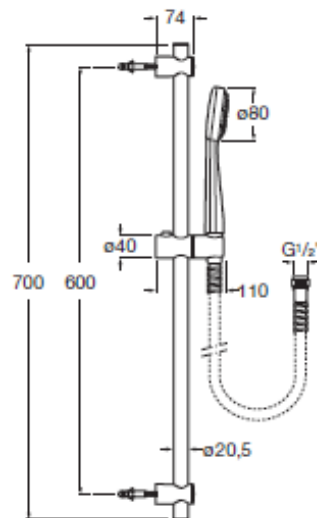

Ref: 5B1403C00

Color: Chrome Plated

THE LEADING GLOBAL  
BATHROOM BRAND  
www.roca.com

**MALTA EXTRAPLANO**  
**SHOWER TRAY**

Ref: 373517

Size: 1000x800MM

Color: White

**Technical Specification**