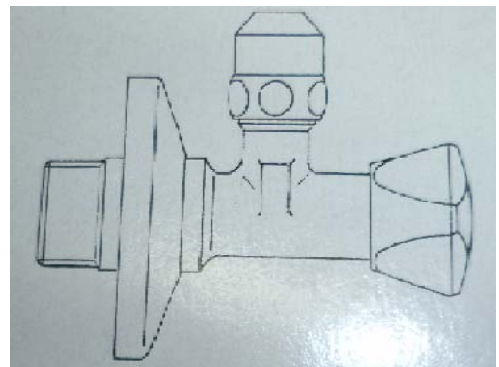

Technical Specification

Llave de regulación

Para monobloques de lavabo y bidé 1/2" Cromado