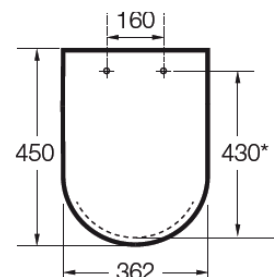

Technical Specification