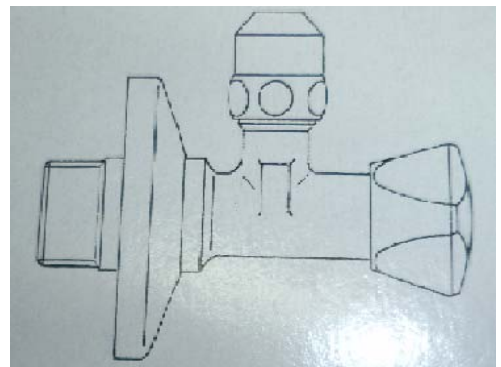

Technical Specification

Llave de regulación

Para monobloques de lavabo y bidé 1/2" Cromado