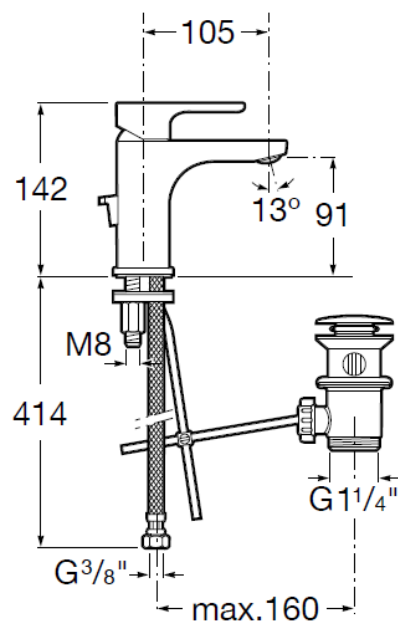

## Technical Drawing

**CLASSICA TOILET ROLL HOLDER**

Ref: 816811

Color: Glossy Chrome

*Technical Specification*

**VICTORIA BASIC UNIK BASE**  
**FURNITURE UNIT**

Ref: 855852222

Size: 800x460mm

Technical Specification

THE LEADING GLOBAL  
BATHROOM BRAND  
www.roca.com

**1 1/4" BOTTLE TRAP**

Ref: 506401614

**1/2" X 3/8" ANGLE SUPPLY**

Ref: G0078200R

*Technical Specification*

**Llave de regulación**