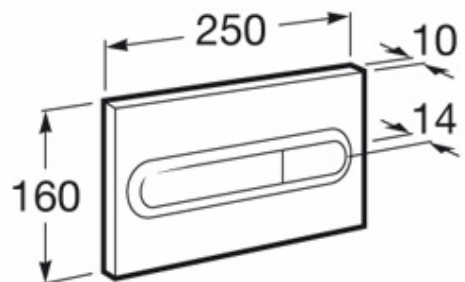

Color: Chrome Plated

Technical Specification

**BE FRESH HEALTH FAUCET WITH 1.2M FLEXIBLE  
HOSE & WALL BRACKET**

Ref: 5B9130C00

Color: Chrome Plated

**Technical Specification**

Angle Valve

Ref. 525164500