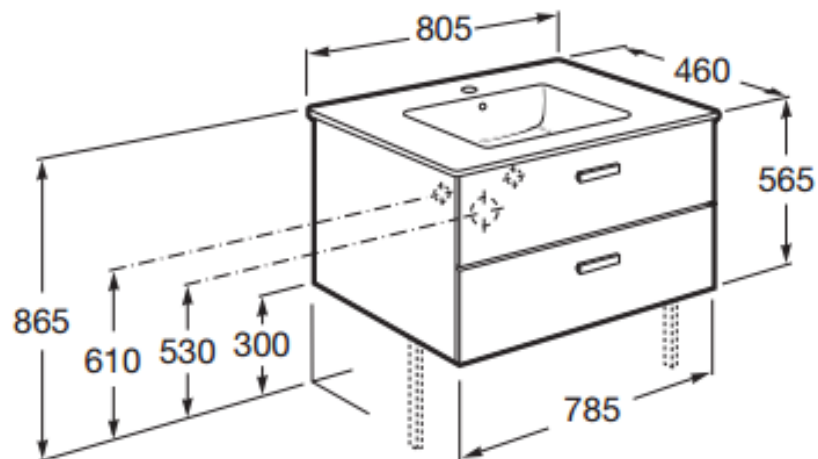

Color: Chrome Plated

*Technical Specification*

**VICTORIA BASIC UNIK BASE**  
**FURNITURE UNIT**

Ref: 855852222

Size: 800x460mm

Color: Walnut

*Technical Specification*

**L20 WASH BASIN MIXER**