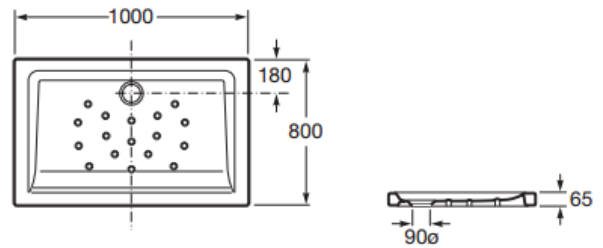

Ref: 5B1403C00

Color: Chrome Plated

THE LEADING GLOBAL  
BATHROOM BRAND  
www.roca.com

**MALTA EXTRAPLANO**  
**SHOWER TRAY**

Ref: 373517

Size: 1000x800MM

Color: White

**Technical Specification**