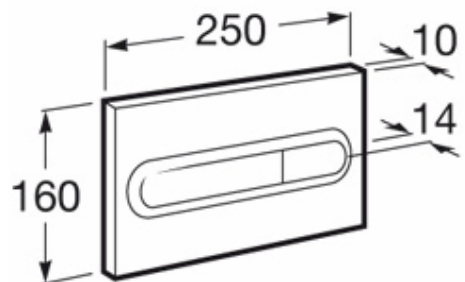

*Ref: 89009000K*

**DUAL PUSH BUTTON**

*Ref: 890095001*

*Color: Chrome Plated*

*Technical Specification*

**BE FRESH HEALTH FAUCET WITH 1.2M FLEXIBLE  
HOSE & WALL BRACKET**

Ref: 5B9130C00

Color: Chrome Plated