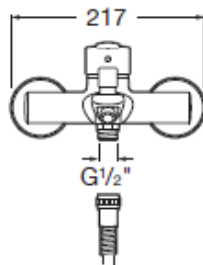

Technical Specification