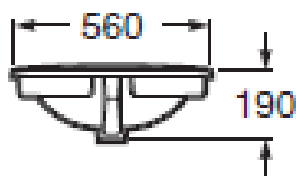

Technical Specification