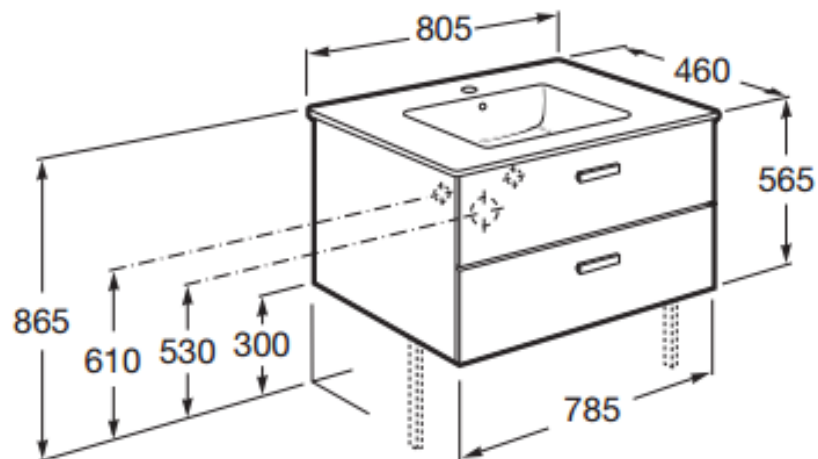

Technical Specification