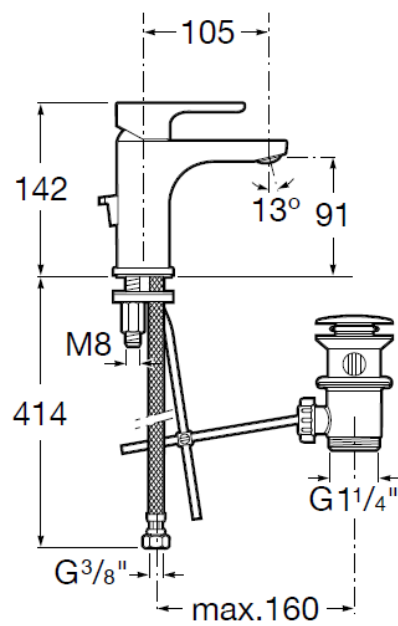

## Technical Drawing

**CLASSICA TOILET ROLL HOLDER**

Ref: 816811

Color: Glossy Chrome

*Technical Specification*

**VICTORIA BASIC UNIK BASE**  
**FURNITURE UNIT**

Ref: 855852222

Size: 800x460mm

Technical Specification

THE LEADING GLOBAL  
BATHROOM BRAND  
www.roca.com

**1 1/4" BOTTLE TRAP**

Ref: 506401614

**1/2" X 3/8" ANGLE SUPPLY**

Ref: G0078200R

*Technical Specification*

**Llave de regulación**

Size: 300mm

Color: Chrome Plated

Technical Specification

**L20 WASH BASIN MIXER**

Ref: 5A3I09C00

Color: Chrome Plated

Technical Specification

THE LEADING GLOBAL  
BATHROOM BRAND  
www.roca.com

**1 1/4" BOTTLE TRAP**

Ref: 506401614

**1/2" X 3/8" ANGLE SUPPLY**

Ref: G0078200R

*Technical Specification*

**Llave de regulación**

Para monobloques de lavabo y bidé 1/2" Cromado

**GUARD TOILET**