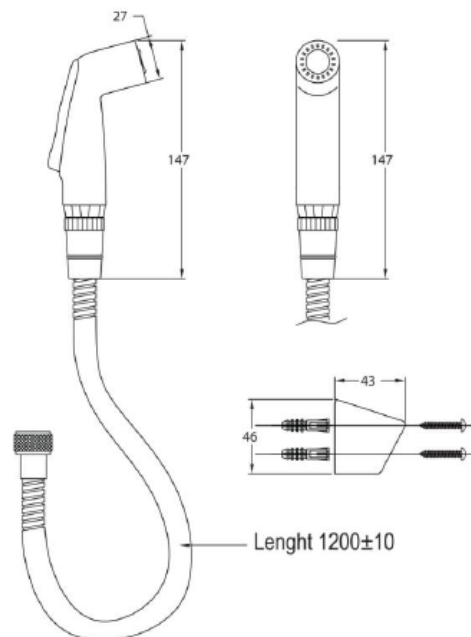

Color: Chrome Plated

Technical Specification

**BE FRESH HEALTH FAUCET WITH 1.2M FLEXIBLE  
HOSE & WALL BRACKET**

Ref: 5B9130C00

Color: Chrome Plated

**Technical Specification**

Angle Valve

Ref. 525164500