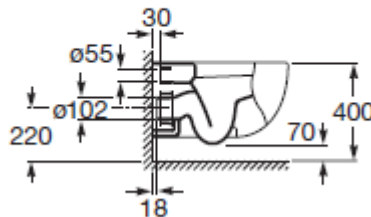

Technical Specification