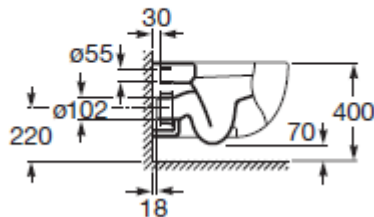

Technical Specification