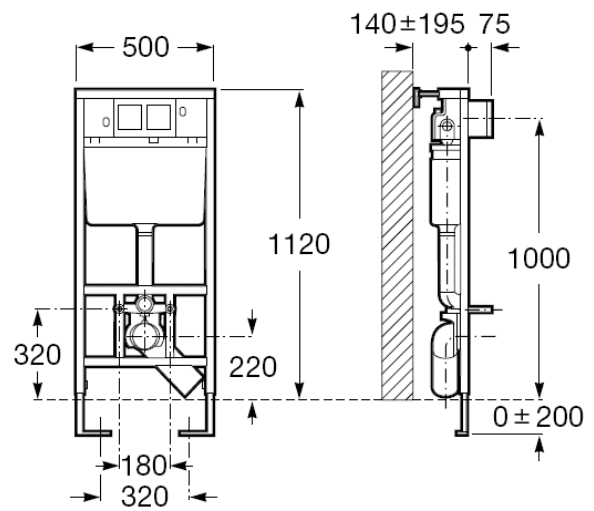

**PRO WC SYSTEM WITH DUAL FLUSH
CISTERN 3/6L**

Ref: 89009000K

DUAL PUSH BUTTON

Ref: 890095001

Color: Chrome Plated

Technical Specification