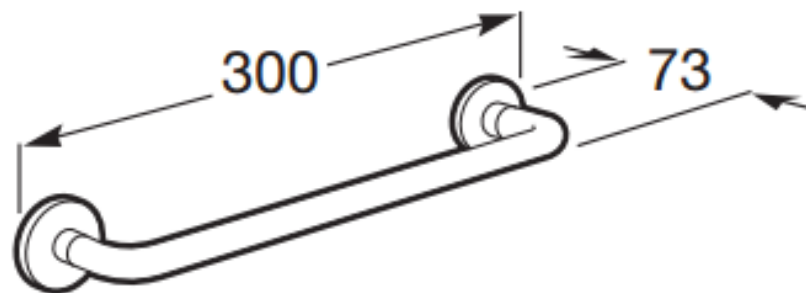

THE LEADING GLOBAL
BATHROOM BRAND
www.roca.com

HOTEL'S 2.0 TOWEL RAIL

Ref: 816727

Size: 300mm

Color: Chrome Plated

Technical Specification