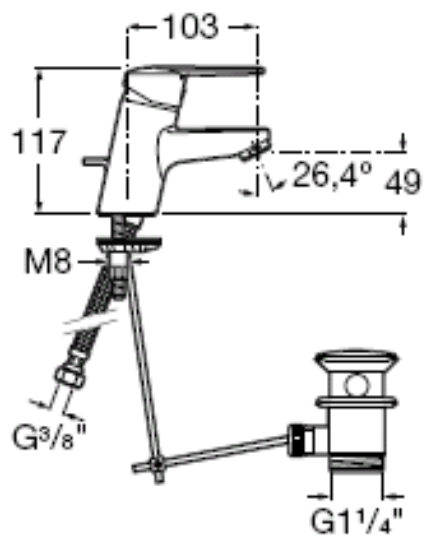

Size: 520x410MM

Color: White

**VICTORIA SEMI PEDESTAL**

Ref: 336312

Color: White

*Technical Specification*

**HOTEL'S TOWEL RAIL**

Ref: 815420

Size: 450mm

Color: Chrome Plated

*Technical Specification*

THE LEADING GLOBAL  
BATHROOM BRAND  
www.roca.com

**VICTORIA-N WASH BASIN MIXER**

Ref: 5A3025C04

Color: Chrome Plated

*Technical Specification*