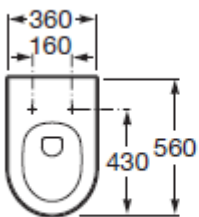

Technical Specification