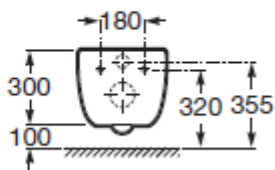

Technical Specification