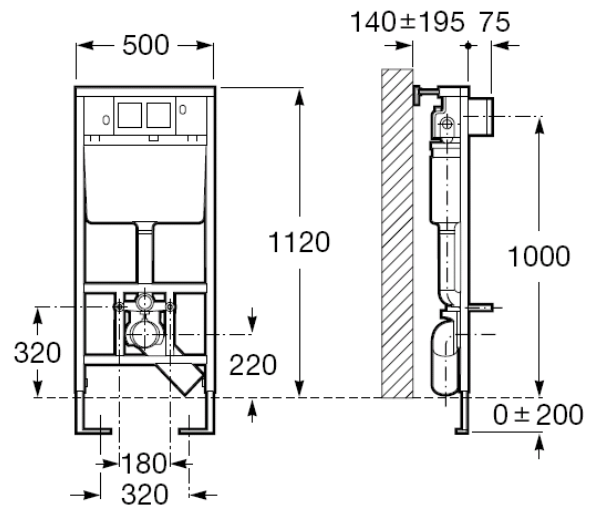

**PRO WC SYSTEM WITH DUAL FLUSH
CISTERN 3/6L**

Ref: 89009000K

DUAL PUSH BUTTON

Ref: 890095001

Color: Chrome Plated

Technical Specification