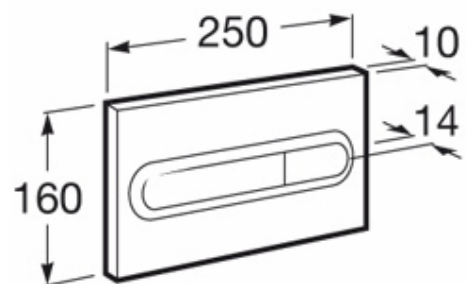

THE LEADING GLOBAL  
BATHROOM BRAND  
www.roca.com

**PRO WC SYSTEM WITH DUAL FLUSH  
CISTERN 3/6L**

*Ref: 89009000K*

**DUAL PUSH BUTTON**

*Ref: 890095001*

*Color: Chrome Plated*

*Technical Specification*

**BE FRESH HEALTH FAUCET WITH 1.2M FLEXIBLE  
HOSE & WALL BRACKET**