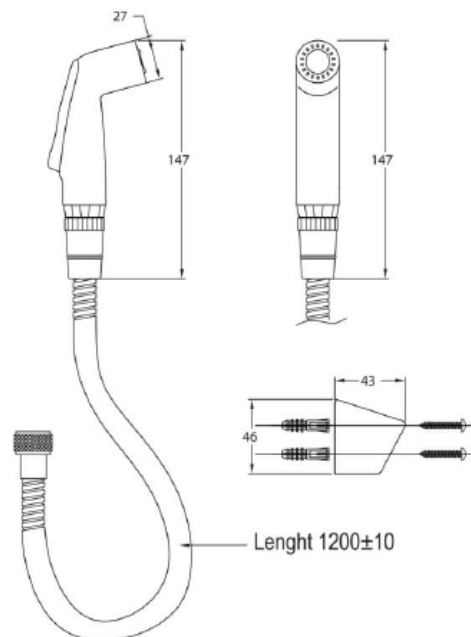

Technical Specification