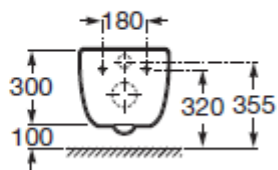

Technical Specification