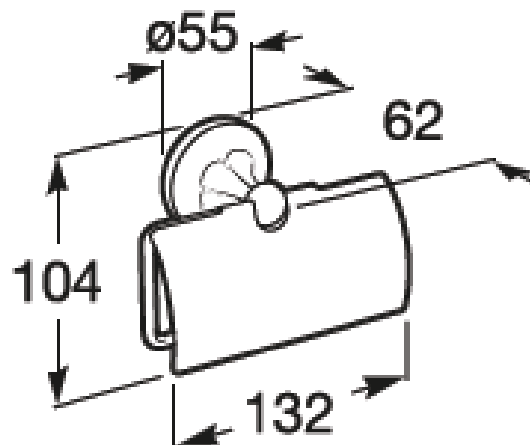

## Technical Drawing

**CLASSICA TOILET ROLL HOLDER**

Ref: 816811

Color: Glossy Chrome

Technical Specification

**ALO A COUNTER TOP WASH BASIN**

Ref: 327865

Size: 560x475MM