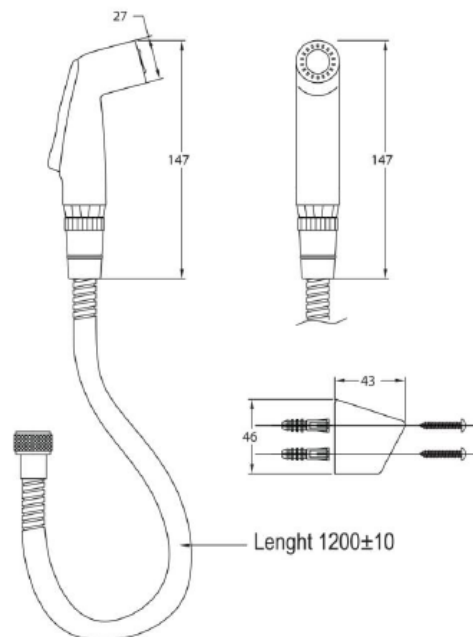

Color: Chrome Plated

Technical Specification

**BE FRESH HEALTH FAUCET WITH 1.2M FLEXIBLE  
HOSE & WALL BRACKET**

Ref: 5B9130C00

Color: Chrome Plated

**Technical Specification**

Angle Valve

Ref. 525164500