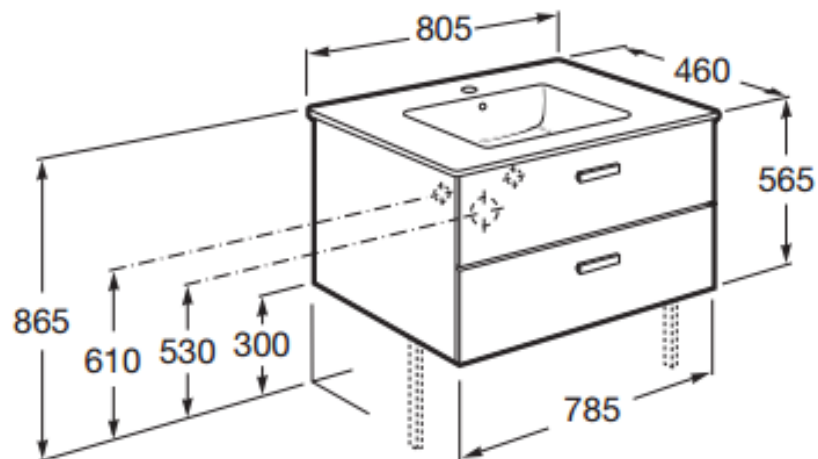

## Technical Drawing

**VICTORIA BASIC UNIK BASE**  
**FURNITURE UNIT**

Ref: 855852222

Size: 800x460mm

Color: Walnut

*Technical Specification*

**HOTEL'S GEL DISPENSER**

Ref: 815488