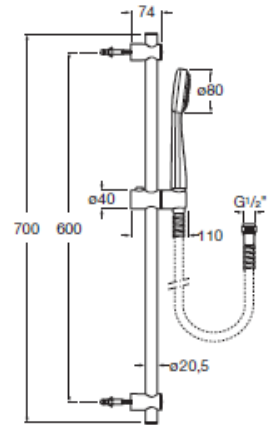

**STELLA 3-FUNCTION TELEPHONE SHOWER
FLEXIBLE HOSE & SLIDE BAR**

Ref: 5B1403C00

Color: Chrome Plated