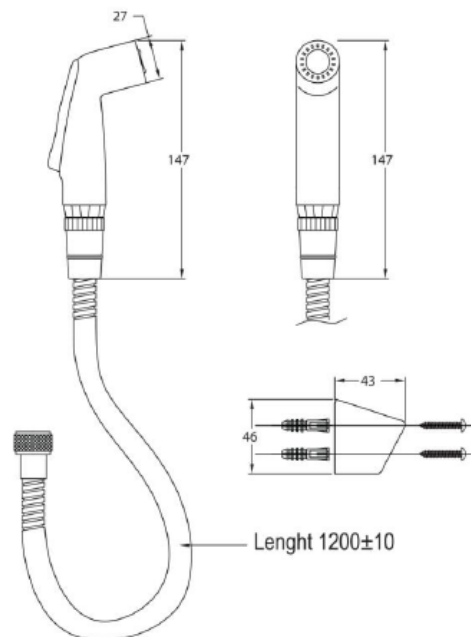

## Technical Drawing

**CLASSICA TOILET ROLL HOLDER**

Ref: 816811

Color: Glossy Chrome

*Technical Specification*

**VICTORIA BASIC UNIK BASE**  
**FURNITURE UNIT**

Ref: 855852222

Size: 800x460mm

Technical Specification

THE LEADING GLOBAL  
BATHROOM BRAND  
www.roca.com

**1 1/4" BOTTLE TRAP**

Ref: 506401614

**1/2" X 3/8" ANGLE SUPPLY**

Ref: G0078200R

*Technical Specification*

**Llave de regulación**

**DUAL PUSH BUTTON**

Ref: 890095001

Color: Chrome Plated

Technical Specification

**BE FRESH HEALTH FAUCET WITH 1.2M FLEXIBLE  
HOSE & WALL BRACKET**

Ref: 5B9130C00

Color: Chrome Plated

**Technical Specification**