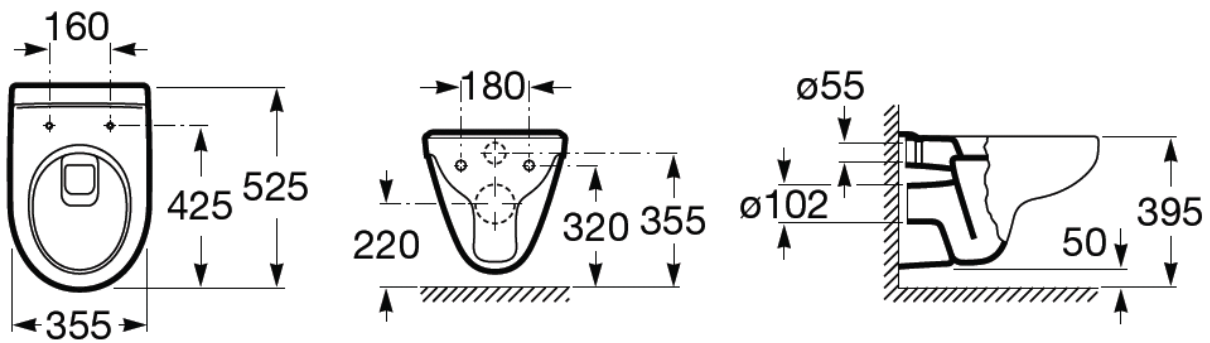

**PUBLIC TOILET GYM**

**VICTORIA WALL MOUNTED W.C**  
**WITH SEAT&COVER**

Ref: 346303

Color: White

*Technical Specification*

THE LEADING GLOBAL  
BATHROOM BRAND  
www.roca.com

**PRO WC SYSTEM WITH DUAL FLUSH  
CISTERN 3/6L**