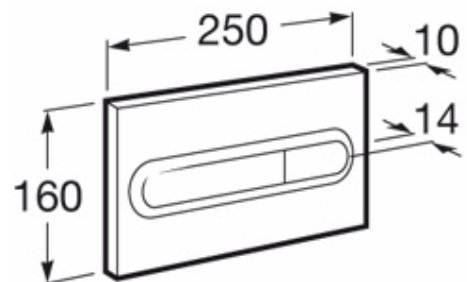

**PRO WC SYSTEM WITH DUAL FLUSH  
CISTERN 3/6L**

*Ref: 89009000K*

**DUAL PUSH BUTTON**

*Ref: 890095001*

*Color: Chrome Plated*

*Technical Specification*

**BE FRESH HEALTH FAUCET WITH 1.2M FLEXIBLE  
HOSE & WALL BRACKET**