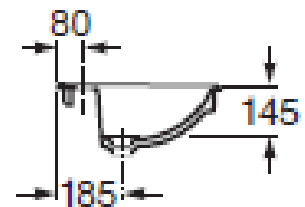

Technical Specification