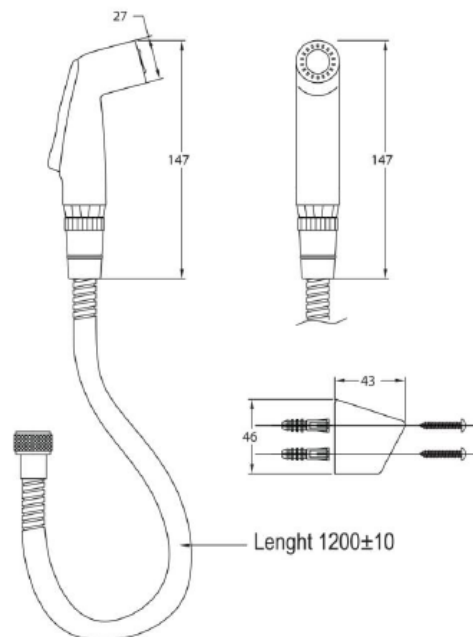

Technical Specification