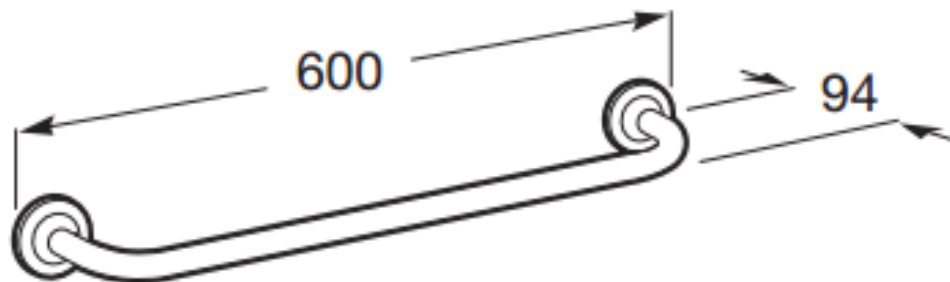

## Technical Drawing

**HOTEL'S TOWEL RAIL**

Ref: 815422

Size: 600mm

Color: Chrome Plated

Technical Specification

**HOTEL'S DOUBLE TOWEL RACK**

Ref: 815422