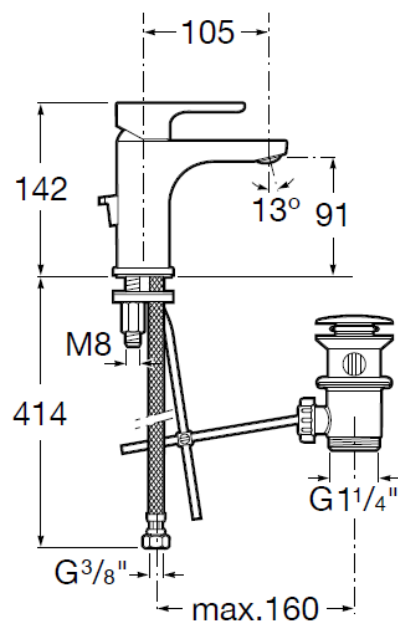

Technical Specification

THE LEADING GLOBAL  
BATHROOM BRAND  
www.roca.com

**1 1/4" BOTTLE TRAP**

Ref: 506401614

**1/2" X 3/8" ANGLE SUPPLY**

Ref: G0078200R

*Technical Specification*

**Llave de regulación**

## Technical Drawing

**HOTEL'S TOWEL RAIL**

*Ref: 815422*

*Size: 600mm*

*Color: Chrome Plated*

**HOTEL'S DOUBLE TOWEL RACK**

Ref: 815422

Size: 600mm

Color: Chrome Plated

*Technical Specification*

**VICTORIA BASIC UNIK BASE**  
**FURNITURE UNIT**

Ref: 855852222

Size: 800x460mm

Color: Walnut

*Technical Specification*

**L20 WASH BASIN MIXER**

Ref: 5A3I09C00

Color: Chrome Plated

Technical Specification

THE LEADING GLOBAL  
BATHROOM BRAND  
www.roca.com

**1 1/4" BOTTLE TRAP**

Ref: 506401614

**1/2" X 3/8" ANGLE SUPPLY**

Ref: G0078200R