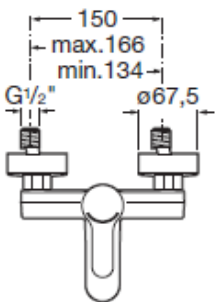

**NEO DAIQUIRI ACRYLIC**  
**SHOWER TRAY**

Ref: 276166

Size: 1800x800MM

Color: White

*Technical Specification*