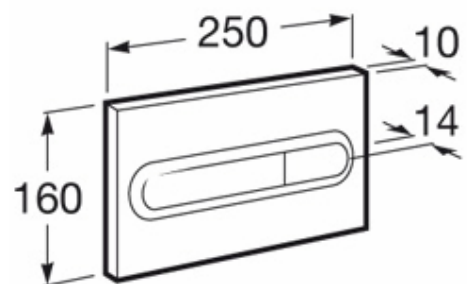

THE LEADING GLOBAL
BATHROOM BRAND
www.roca.com

**PRO WC SYSTEM WITH DUAL FLUSH
CISTERN 3/6L**

Ref: 89009000K

DUAL PUSH BUTTON

Ref: 890095001

Color: Chrome Plated

Technical Specification