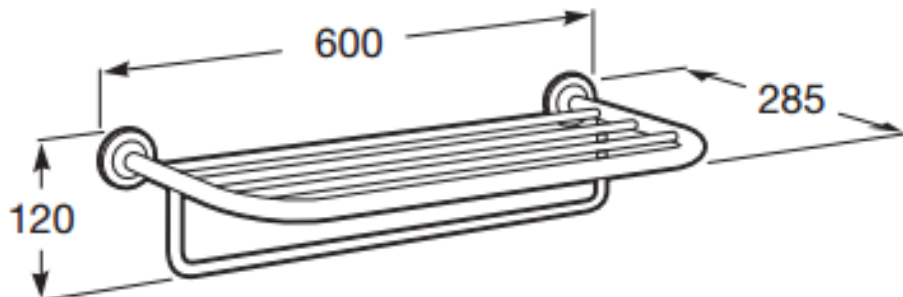

Technical Specification