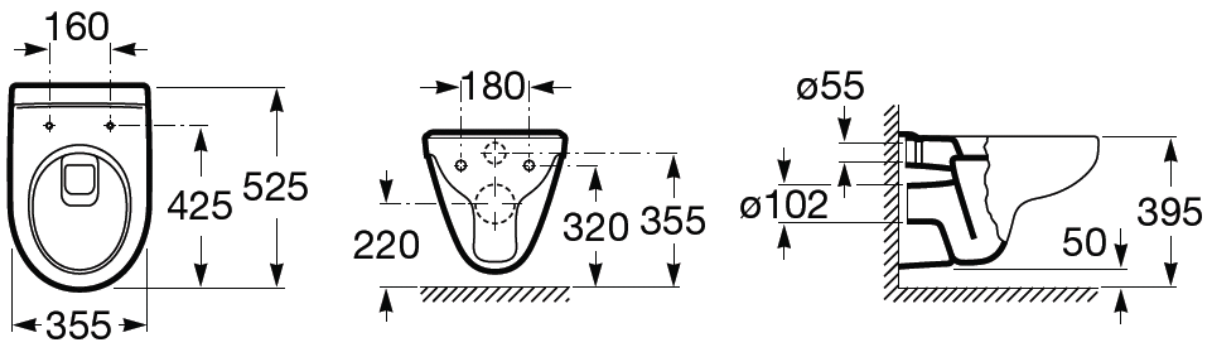

Technical Specification