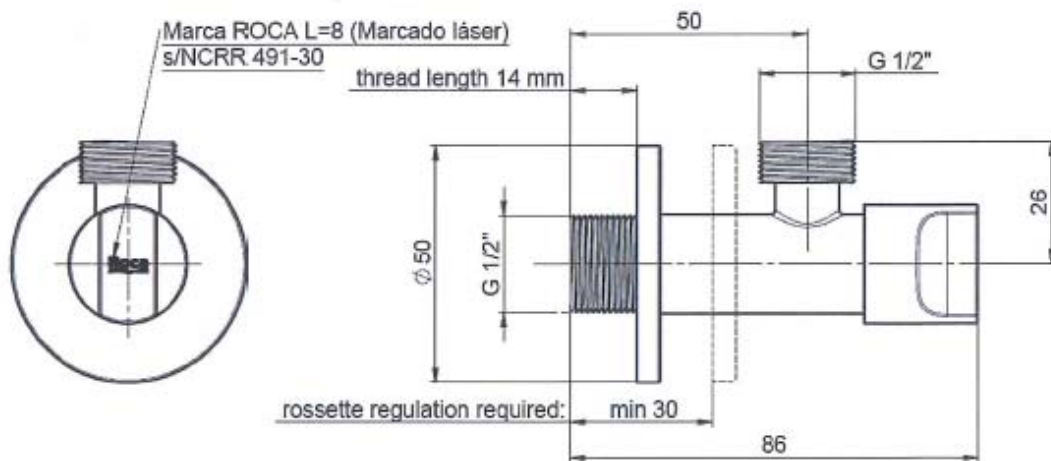

Technical Drawing