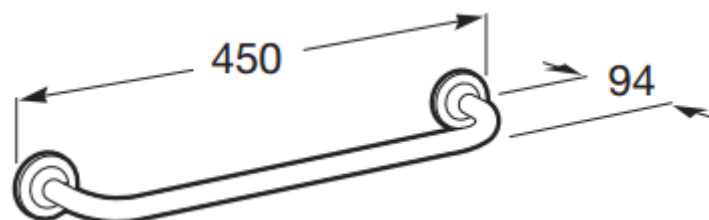

Technical Specification