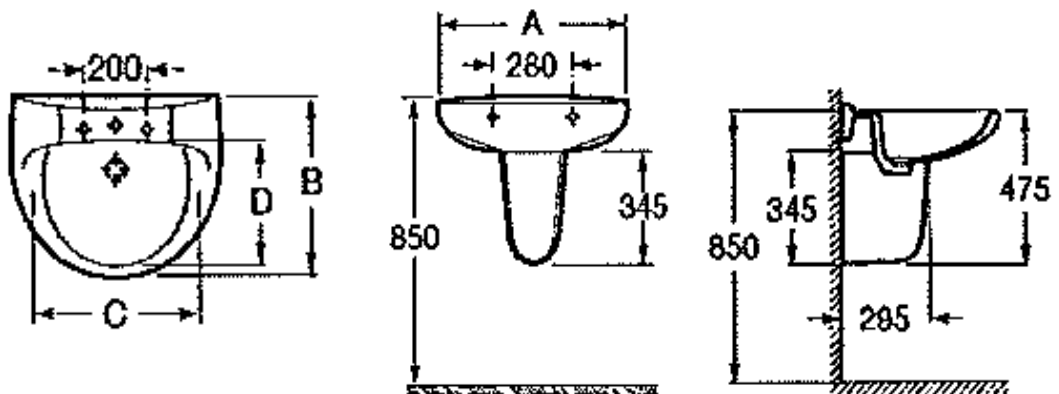

Size: 520x410MM

Color: White

**VICTORIA SEMI PEDESTAL**

Ref: 336312

Color: White

*Technical Specification*

**HOTEL'S TOWEL RAIL**

Ref: 815420