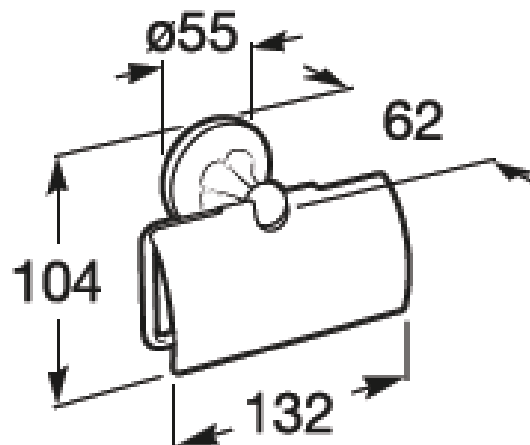

Technical Specification