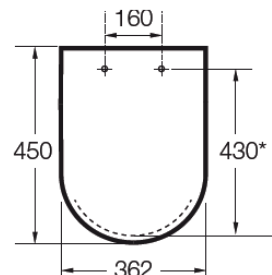

Technical Specification