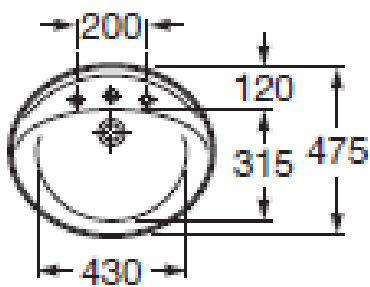

Technical Specification