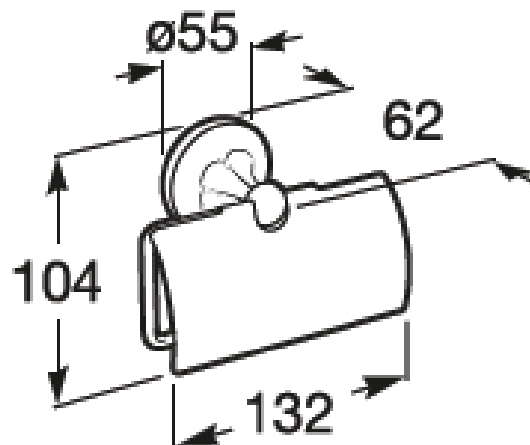

## Technical Drawing

**CLASSICA TOILET ROLL HOLDER**

Ref: 816811

Color: Glossy Chrome

*Technical Specification*

**VICTORIA BASIC UNIK BASE**  
**FURNITURE UNIT**

Ref: 855852222

Size: 800x460mm