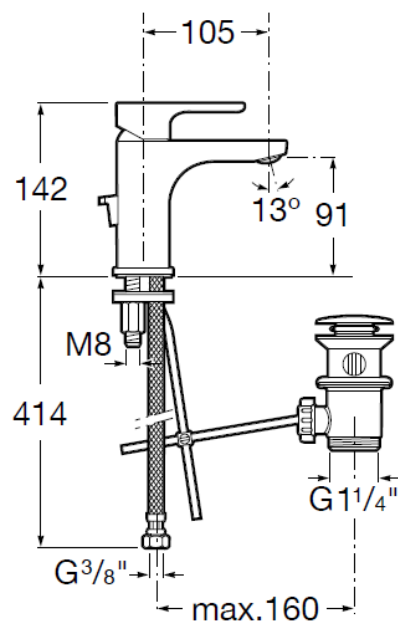

Technical Specification

THE LEADING GLOBAL  
BATHROOM BRAND  
www.roca.com

**1 1/4" BOTTLE TRAP**

Ref: 506401614

**1/2" X 3/8" ANGLE SUPPLY**

Ref: G0078200R

*Technical Specification*

**Llave de regulación**

Color: Chrome Plated

**L20 WASH BASIN MIXER**

Ref: 5A3I09C00

Color: Chrome Plated

Technical Specification

THE LEADING GLOBAL  
BATHROOM BRAND  
www.roca.com

**1 1/4" BOTTLE TRAP**

Ref: 506401614

**1/2" X 3/8" ANGLE SUPPLY**

Ref: G0078200R

*Technical Specification*

**Llave de regulación**

Para monobloques de lavabo y bidé 1/2" Cromado

THE LEADING GLOBAL  
BATHROOM BRAND  
www.roca.com

**L20 BATH/SHOWER MIXER WITH AUTOMATIC  
DIVERTER**