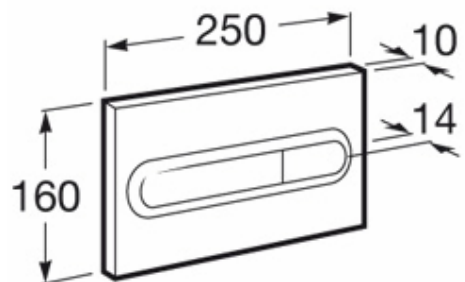

Ref: 89009000K

**DUAL PUSH BUTTON**

Ref: 890095001

Color: Chrome Plated

Technical Specification

**BE FRESH HEALTH FAUCET WITH 1.2M FLEXIBLE  
HOSE & WALL BRACKET**

Ref: 5B9130C00

Color: Chrome Plated