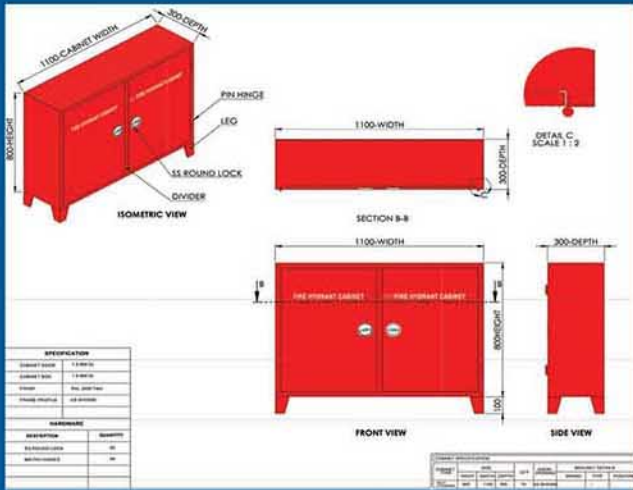

KUWAIT STANDARD CABINET