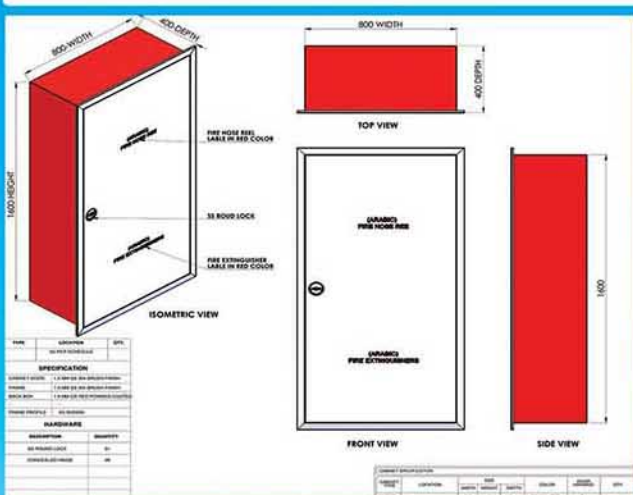

KUWAIT STANDARD CABINET