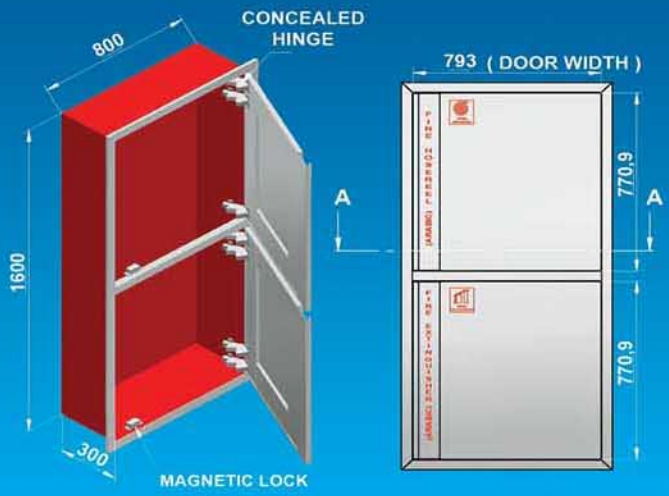

AL OSOOL BLDG. METALLIC CONST. IND. LLC.
الأصول لصناعة الأشغال المعدنية للمباني ذ.م.م

FIRE CABINET STANDARD DIMENSIONS

Industrial Area 13 - Sharjah - United Arab Emirates
Tel : +971 6 538 55 72 - Fax : +971 6 538 40 45 - P.O.Box : 47632 Sharjah - UAE.
Doha Office No. +974 66 858734 - +974 66 157440
Email : sales@alosooulae.com - Website : www.alosooulae.com