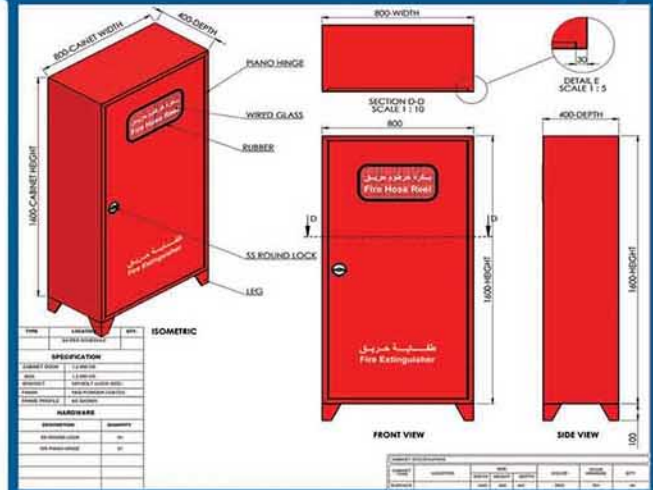

KUWAIT STANDARD CABINET