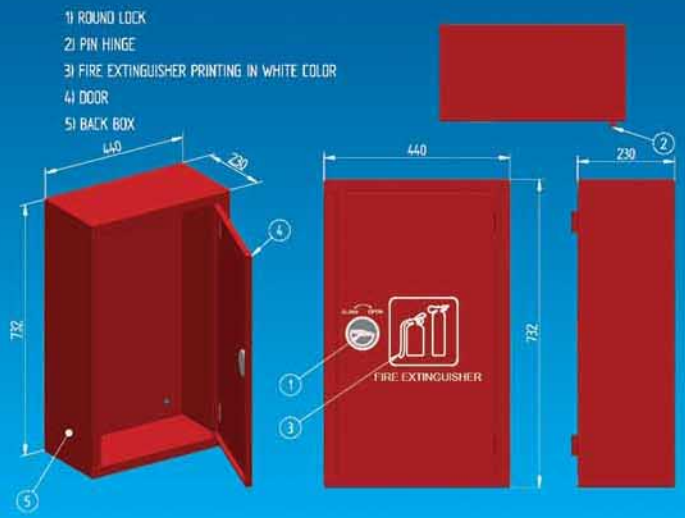

AL OSOOL BLDG. METALLIC CONST. IND. LLC.
الأصول لصناعة الأشغال المعدنية للمباني ذ.م.م

FIRE CABINET STANDARD DIMENSIONS

Industrial Area 13 - Sharjah - United Arab Emirates
Tel : +971 6 538 55 72 - Fax : +971 6 538 40 45 - P.O.Box : 47632 Sharjah - UAE.
Doha Office No. +974 66 858734 - +974 66 157440
Email : sales@alosooulae.com - Website : www.alosooulae.com