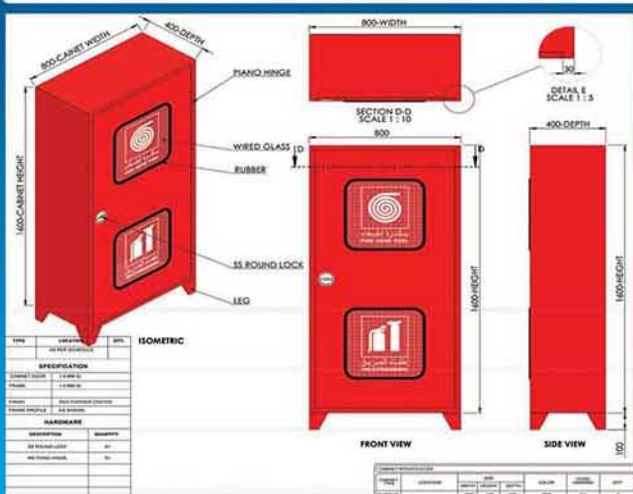

KUWAIT STANDARD CABINET