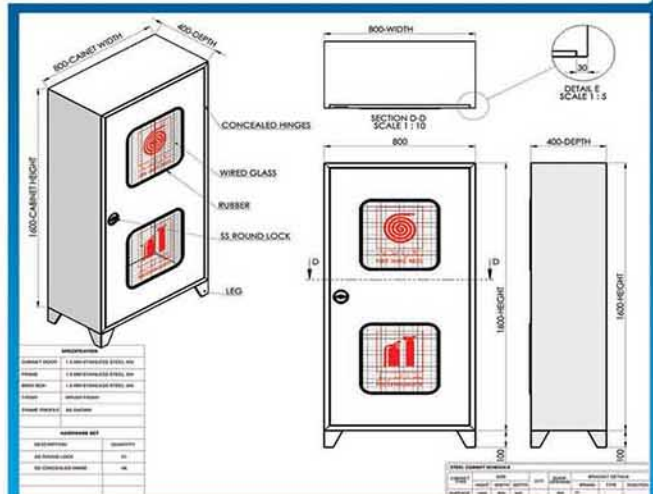

KUWAIT STANDARD CABINET