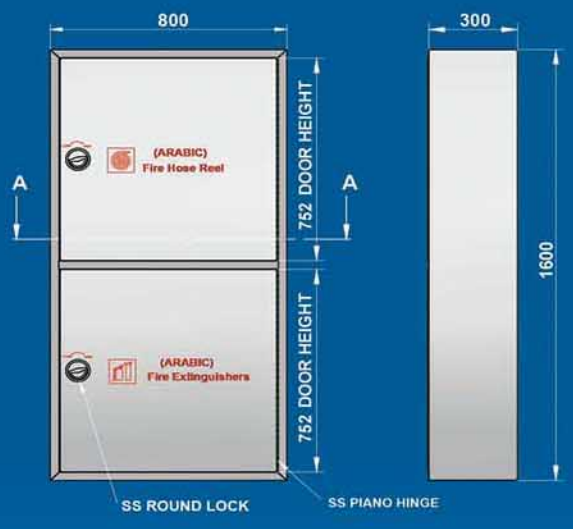

AL OSOOL BLDG. METALLIC CONST. IND. LLC.
الأصول لصناعة الأشغال المعدنية للمباني ذ.م.م

FIRE CABINET STANDARD DIMENSIONS

Industrial Area 13 - Sharjah - United Arab Emirates
Tel : +971 6 538 55 72 - Fax : +971 6 538 40 45 - P.O.Box : 47632 Sharjah - UAE.
Doha Office No. +974 66 858734 - +974 66 157440
Email : sales@alosooulae.com - Website : www.alosooulae.com