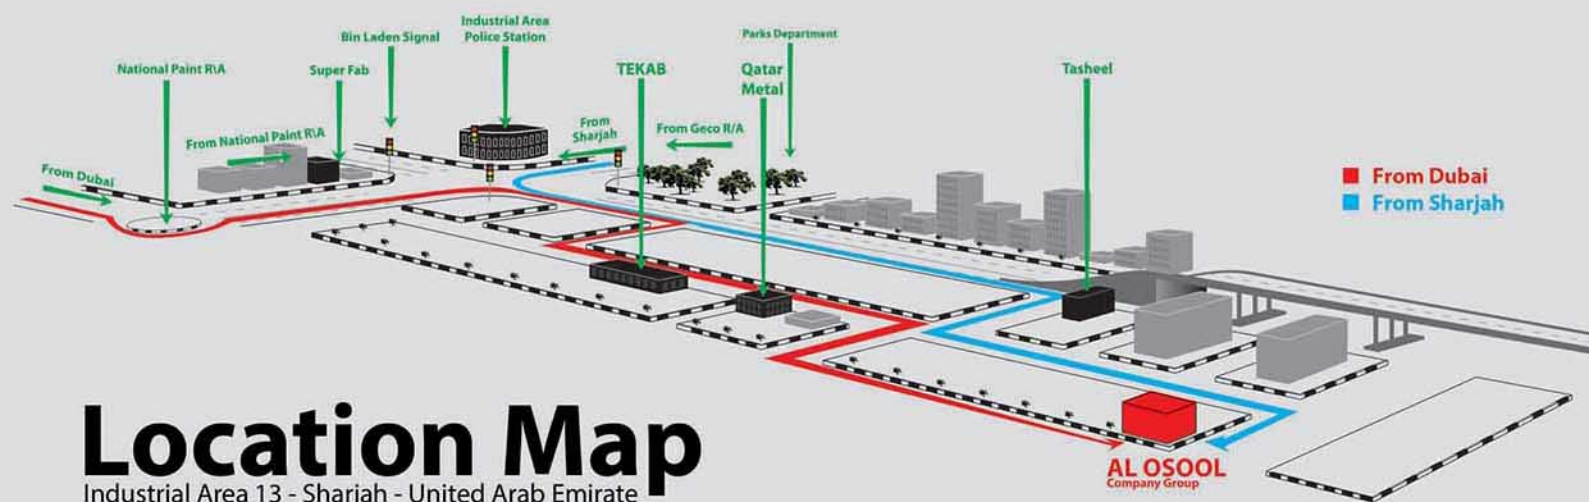

Location Map

Industrial Area 13 - Sharjah - United Arab Emirate

Industrial Area 13 - Sharjah - United Arab Emirates
Tel : +971 6 538 55 72 - Fax : +971 6 538 40 45 - P.O.Box : 47632 Sharjah - UAE.
Doha Office No. +974 66 858734 - +974 66 157440
Email : sales@alooluae.com - Website : www.alooluae.com