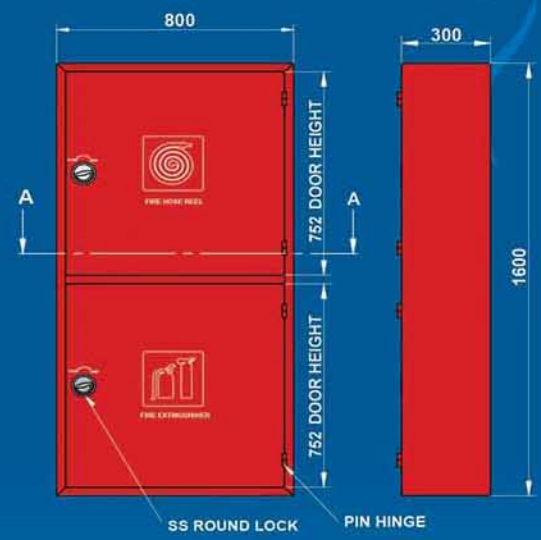

AL OSOOL BLDG. METALLIC CONST. IND. LLC.
الأصول لصناعة الأشغال المعدنية للمباني ذ.م.م

FIRE CABINET STANDARD DIMENSIONS

Industrial Area 13 - Sharjah - United Arab Emirates
Tel : +971 6 538 55 72 - Fax : +971 6 538 40 45 - P.O.Box : 47632 Sharjah - UAE.
Doha Office No. +974 66 858734 - +974 66 157440
Email : sales@alosooulae.com - Website : www.alosooulae.com