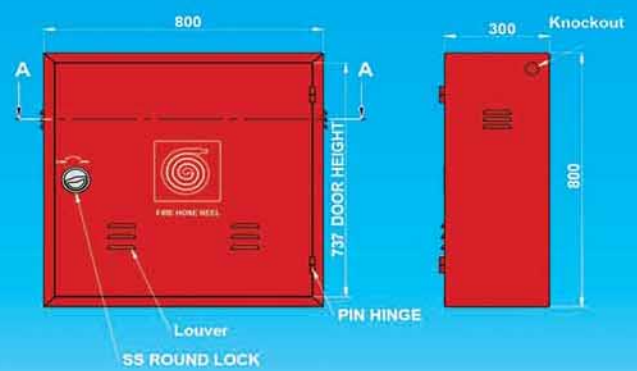

AL OSOOL BLDG. METALLIC CONST. IND. LLC.
الأصول لصناعة الأشغال المعدنية للمباني ذ.م.م

FIRE CABINET STANDARD DIMENSIONS

Industrial Area 13 - Sharjah - United Arab Emirates
Tel : +971 6 538 55 72 - Fax : +971 6 538 40 45 - P.O.Box : 47632 Sharjah - UAE.
Doha Office No. +974 66 858734 - +974 66 157440
Email : sales@alosooulae.com - Website : www.alosooulae.com