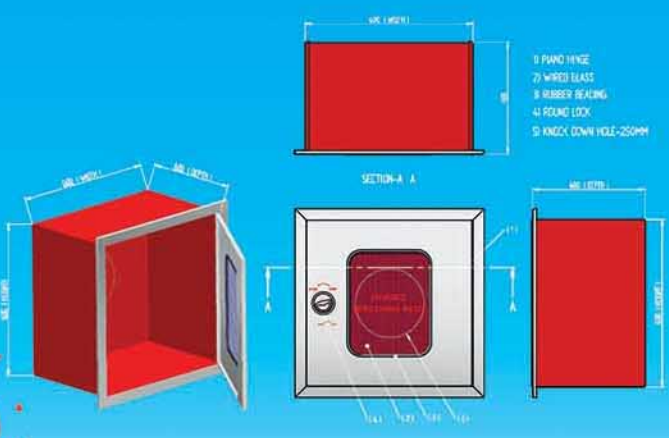

AL OSOOL BLDG. METALLIC CONST. IND. LLC.
الأصول لصناعة الأشغال المعدنية للمباني ذ.م.م

FIRE CABINET STANDARD DIMENSIONS

Industrial Area 13 - Sharjah - United Arab Emirates
Tel : +971 6 538 55 72 - Fax : +971 6 538 40 45 - P.O.Box : 47632 Sharjah - UAE.
Doha Office No. +974 66 858734 - +974 66 157440
Email : sales@alosooulae.com - Website : www.alosooulae.com