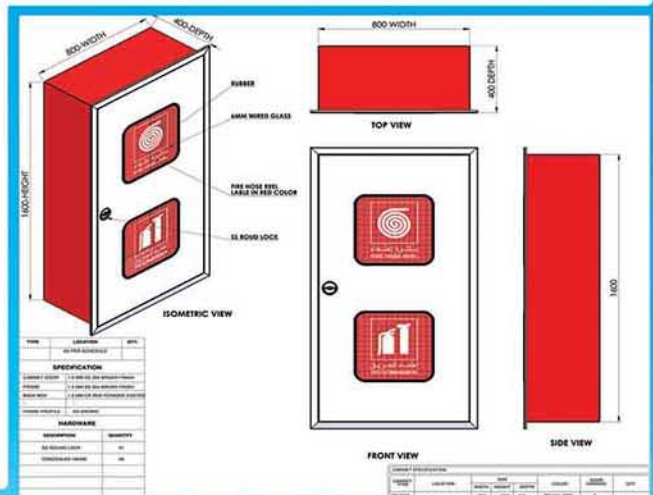

KUWAIT STANDARD CABINET